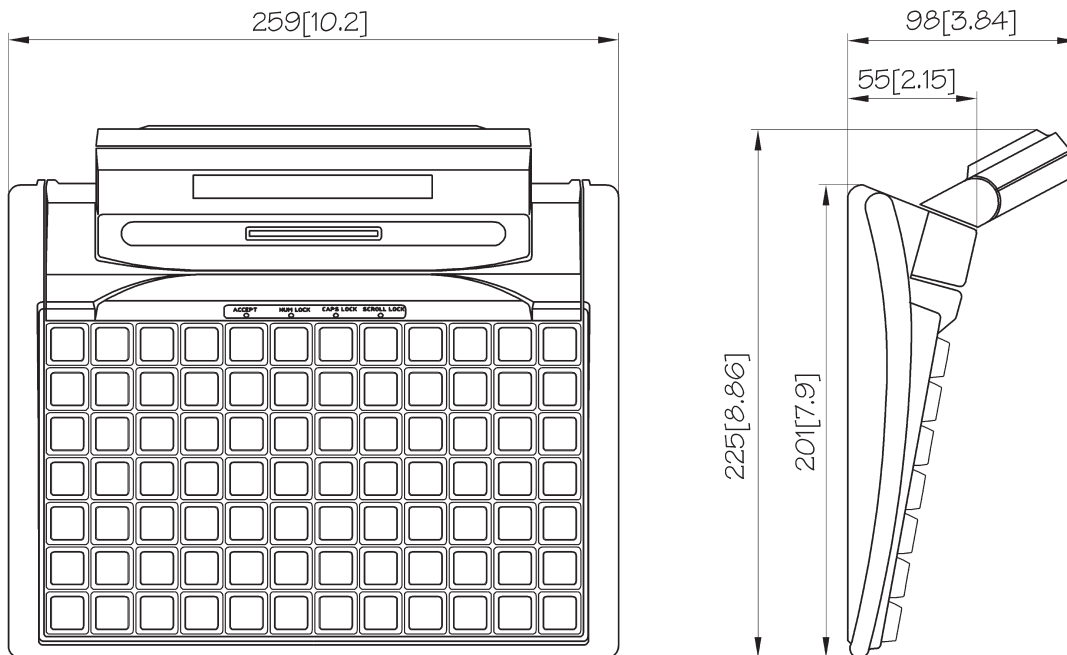

PrehKeyTec

MC 84